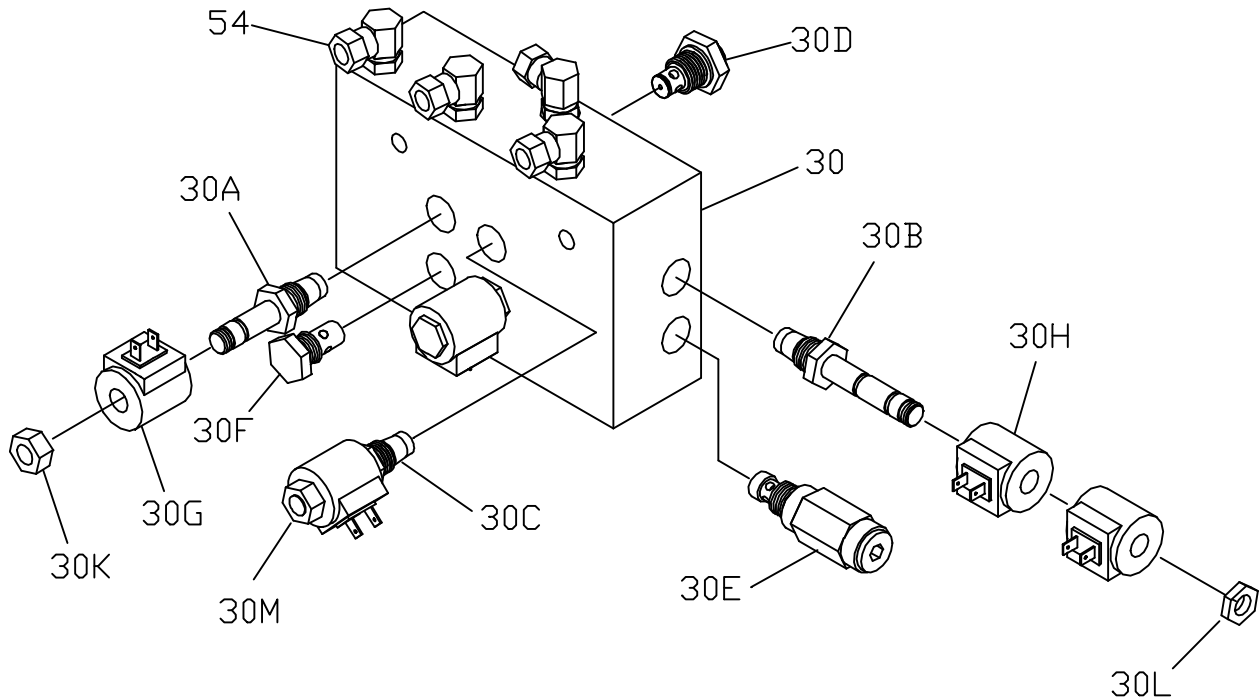

HYD7045/HYD07065 Hydraulic Valve Assy. RT3 Straight Blade (Red) Parts List

Figure 1. Hydraulic Valve Assembly Parts Breakdown

G10072

Reference Number	Description	Part Number	Qty
30	Hydraulic Valve Assembly with SmartHitch (Red)	HYD07045	1
30A	Hydraulic Valve, Lift/Lower Cartridge	HYD01637	2
30B	Hydraulic Valve, Angle Cartridge (3 Position - 4 Way Spool)	HYD07029	1
30C	Hydraulic Valve, SmartHitch Attach	HYD07047	1
30D	Hydraulic Valve, Flow Control Cartridge	HYD07048	1
30E	Relief Valve, Hydraulic Crossover (4000 PSI)	HYD07027	1
30F	Check Valve	HYD01640	1
30G	Coil, Hydraulic Valve - used with valve HYD01637 & HYD07047	HYD01638	3
30H	Coil, Hydraulic Valve - used with valve HYD07029	HYD07030	2
30K	Nut, Coil - used with valve HYD01637	HYD07059	2
30L	Nut, Coil - used with valve HYD07029		1
30M	Nut, Coil - used with valve HYD07047	HYD07060	1
54	Fitting, 90° Swivel	HYD01620	4