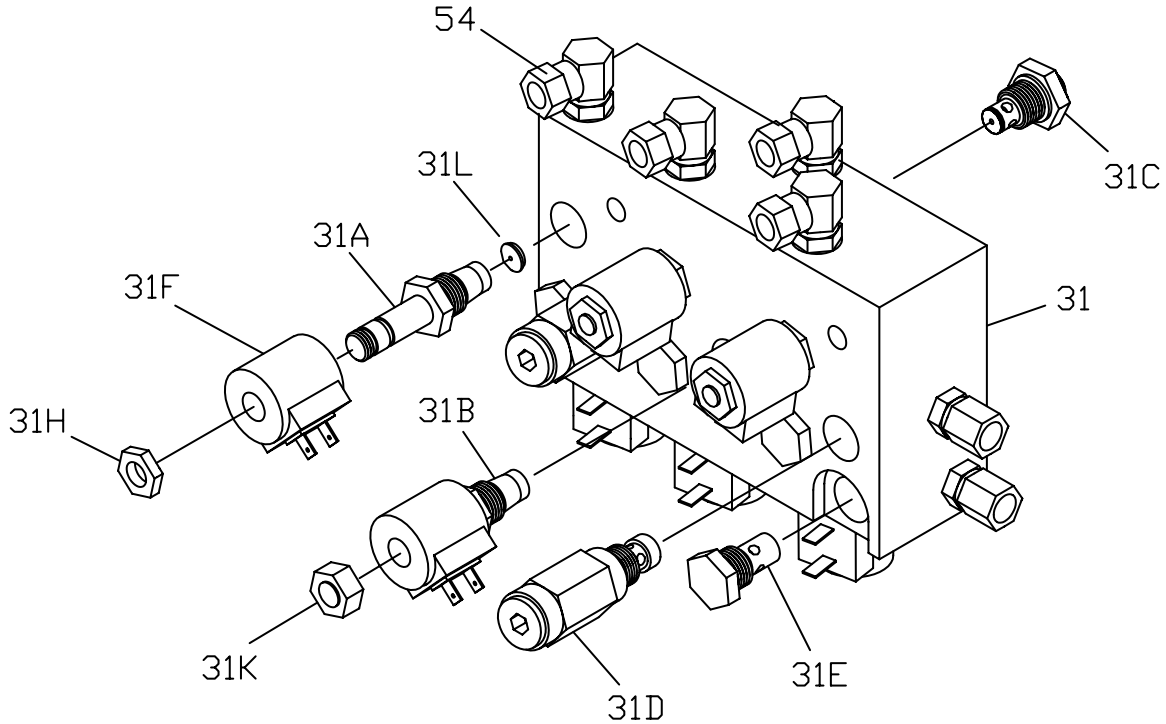

HYD07092 Hydraulic Valve Assembly RT3 V-Blade with SmartHitch™ (Clear) Parts List

Figure 1. Hydraulic Valve Assembly Parts Breakdown

G10483

Reference Number	Description	Part Number	Qty
31	Valve Manifold, RT3 V-Blade w/ SmartHitch™	HYD07092	1
31A	Valve, Lift / Angle	HYD01637	6
31B	Valve, SmartHitch Attach	HYD07047	1
31C	Valve, Flow Control	HYD07048	1
31D	Valve, Relief V-Blade (2800psi)	HYD01639	2
31E	Valve, Check	HYD01640	4
31F	Valve Coil	HYD01638	7
31H	Coil Nut	HYD07059	6
31K	Coil Nut (SmartHitch™ Valve)	HYD07060	1
31L	Orifice Disc, .080" ID	HYD07108	2
54	Hydraulic Swivel Fitting	HYD01620	4
80	Ground Strap- V (not shown)	MSC08850	1