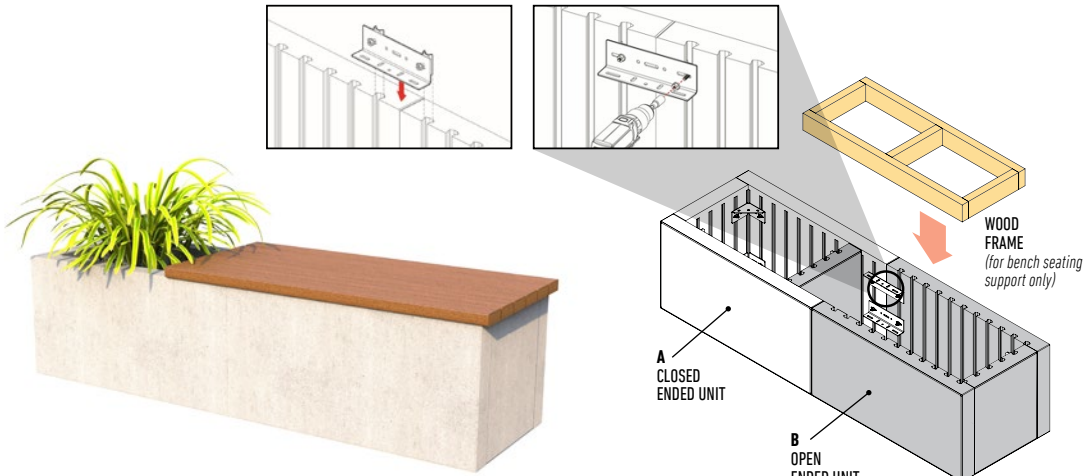

PROJECT IDEAS

Project Guide & Installation Guide available.

ARTFORMS™

MODULAR PANEL SYSTEM

UNMATCHED AESTHETICS
MEETS FUNCTIONALITY

FEATURES & BENEFITS

- Large format high-strength concrete panels
- Clean lines for a contemporary aesthetic
- Mechanically fastened with stainless steel hardware
- Ideal for outdoor living projects of all sizes
- Suitable for rooftop applications
- Efficient installation with minimal waste
- Minimal disruption for property owner
- Easily added to existing projects

SHAPES & SIZES

18 X 36*

6 X 36*

INSTALLATION HARDWARE

*Pallets contain both open and closed ended units

BELGARD® PAVES THE WAY

For more info, visit Belgard.com

JONESBORO
1443 Battlecreek Road
Jonesboro, Ga 30236
Ph: (770) 478-8817