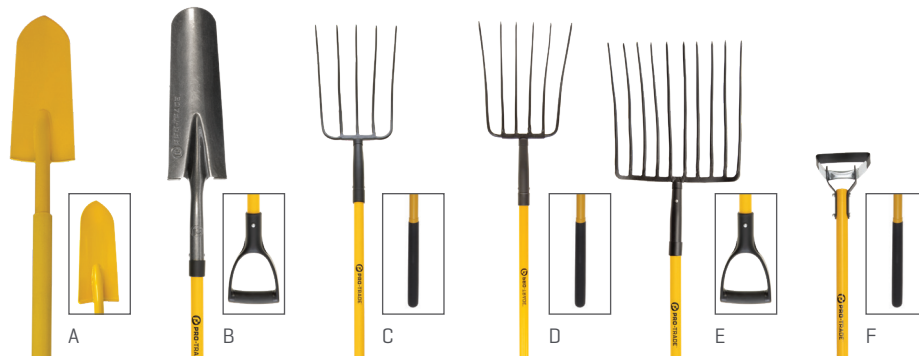

TRENCHING SHOVELS

KEY	SKU	TYPE	DESCRIPTION	GAUGE	WARRANTY	PRICE
A	PT-TS3-FG2	3" Trenching	48" Fiberglass Handle	12 Gauge	Lifetime	$25.99
B	PT-TS4-FG2	4" Trenching	48" Fiberglass Handle	12 Gauge	Lifetime	$26.99
C	PT-TS5-FG2	5" Trenching	48" Fiberglass Handle	12 Gauge	Lifetime	$27.99
D	PT-TS3-WD	3" Trenching	48" Wood Handle	12 Gauge	15 Years	$22.99
E	PT-TS4-WD	4" Trenching	48" Wood Handle	12 Gauge	15 Years	$23.99
F	PT-TS5-WD	5" Trenching	48" Wood Handle	12 Gauge	15 Years	$24.99