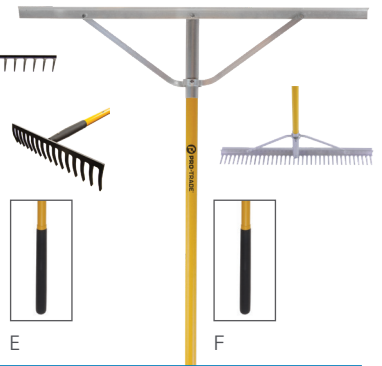

## FEATURES: SHOVELS & SPADES

Double riveted, powder coated carbon steel collar that connects handle to blade.

Thick gauge steel blade for maximum durability and strength. Forward turned step for secure foot placement and added comfort.

## FEATURES: RAKES & FORKS

Single riveted, steel ferrule construction that secures head to handle.

Sharpened, hardened tines that handle the toughest jobs.

## SHOVELS

KEY	SKU	TYPE	DESCRIPTION	GAUGE	WARRANTY	PRICE
A	PT-RPS1-WD	Round Point	Open Back   48"   Wood Handle	13 Gauge	15 Years	\$17.99
B	PT-SPS1-WD	Square Point	Open Back   48"   Wood Handle	13 Gauge	15 Years	\$17.99
C	PT-RPS1-FG	Round Point	Open Back   48"   Fiberglass Handle	13 Gauge	Lifetime	\$22.99
D	PT-SPS1-FG	Square Point	Open Back   48"   Fiberglass Handle	13 Gauge	Lifetime	\$22.99
E	PT-CS1-FG	Caprock	Solid Core   45"   Fiberglass Handle	11 Gauge	Lifetime	\$89.99

## RAKES

KEY	SKU	TYPE	DESCRIPTION	WARRANTY	PRICE
A	PT-LFR1-FG	Leaf	24" Spring Brace Head; 51" Fiberglass Handle	Lifetime	\$19.99
B	PT-LFR2-FG	Leaf	19" Fixed Tine Head; 54" Fiberglass Handle	Lifetime	\$17.99
C	PT-BWR2-WD	Bow	16 Tine Welded Head; 60" Wood Handle	15 Years	\$17.99
D	PT-BWR1-WD	Bow	16 Tine Forged Head; 60" Wood Handle	Lifetime	\$22.99
E	PT-LHR1-FG	Level Head	16 Tine Steel Head; 60" Fiberglass Handle	Lifetime	\$44.99
F	PT-LSR1-FG	Landscape	36" Aluminum Head; 66" Aluminum Handle	Lifetime	\$54.99