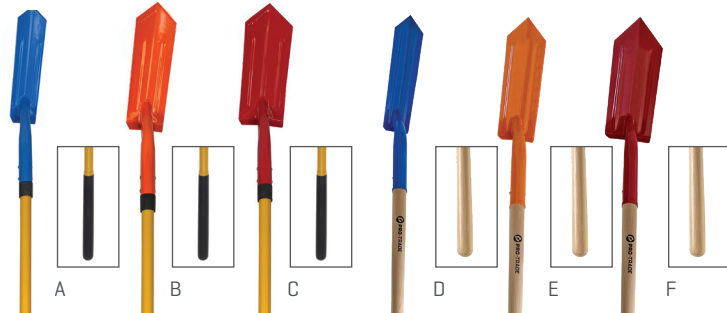

## FEATURES: SHOVELS & SPADES

Double riveted, powder coated carbon steel collar that connects handle to blade.

Thick gauge steel blade for maximum durability and strength. Forward turned step for secure foot placement and added comfort.

## FEATURES: RAKES & FORKS

Single riveted, steel ferrule construction that secures head to handle.

Sharpened, hardened tines that handle the toughest jobs.

## SHOVELS

KEY	SKU	TYPE	DESCRIPTION	GAUGE	WARRANTY	PRICE
A	PT-RPS1-WD	Round Point	Open Back   48"   Wood Handle	13 Gauge	15 Years	\$17.99
B	PT-SPS1-WD	Square Point	Open Back   48"   Wood Handle	13 Gauge	15 Years	\$17.99
C	PT-RPS1-FG	Round Point	Open Back   48"   Fiberglass Handle	13 Gauge	Lifetime	\$22.99
D	PT-SPS1-FG	Square Point	Open Back   48"   Fiberglass Handle	13 Gauge	Lifetime	\$22.99
E	PT-CS1-FG	Caprock	Solid Core   45"   Fiberglass Handle	11 Gauge	Lifetime	\$89.99

## RAKES

KEY	SKU	TYPE	DESCRIPTION	WARRANTY	PRICE
A	PT-LFR1-FG	Leaf	24" Spring Brace Head; 51" Fiberglass Handle	Lifetime	\$19.99
B	PT-LFR2-FG	Leaf	19" Fixed Tine Head; 54" Fiberglass Handle	Lifetime	\$17.99
C	PT-BWR2-WD	Bow	16 Tine Welded Head; 60" Wood Handle	15 Years	\$17.99
D	PT-BWR1-WD	Bow	16 Tine Forged Head; 60" Wood Handle	Lifetime	\$22.99
E	PT-LHR1-FG	Level Head	16 Tine Steel Head; 60" Fiberglass Handle	Lifetime	\$44.99
F	PT-LSR1-FG	Landscape	36" Aluminum Head; 66" Aluminum Handle	Lifetime	\$54.99