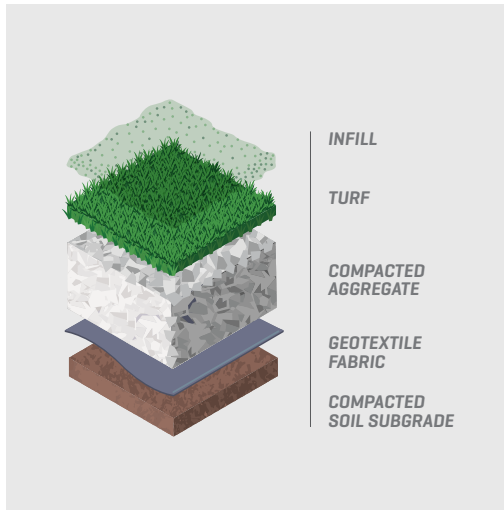

PRO-TRADE[®] SYNTHETIC TURF

PET SUPREME

THIS GRASS IS ALWAYS GREENER

Pro-Trade[®] Synthetic Turf performs year after year, offering unmatched durability backed by an industry-leading 16-year warranty. With SiteOne's expert product knowledge, custom cutting and a wide range of installation tools and accessories, we provide all you need for your project. Choose Pro-Trade Synthetic Turf for unparalleled quality and performance.

Don't Forget Installation
Tools & Accessories

— Exclusively at —
 **SiteOne**
LANDSCAPE SUPPLY

PRO-TRADE[®] SYNTHETIC TURF

PET SUPREME

Item # PT-PET2-50-1.25

Pile Height 1.25 in.

Face Weight 50 oz.

Total Weight 74 oz.

Blade Color Olive / Spring Green

Thatch Color Green / Brown

Yarn Type Polyethylene

Denier PE 12,600 + PP 5,000

Turf Gauge 3/8 in.

Approx. Infill Amount 1.5 - 2 lb. / sf.

16-Year
Warranty

Lead-
Free