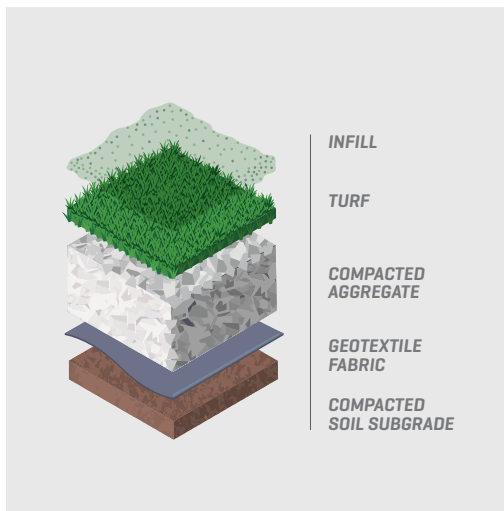

Blade Color Jade / Olive

Thatch Color Green / Brown

Yarn Type Polyethylene - C Shape

Denier PE 8,100 + PP 3,420

Turf Gauge 3/8 in.

Grab Strength 10.5 lb.

Water Permeability 190 in. / hr.

Approx. Infill Amount 3 lb. / sf.