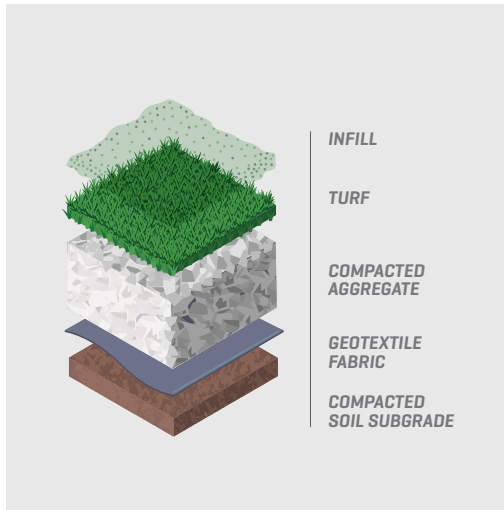

Don't Forget Installation
Tools & Accessories

— Exclusively at —
 **SiteOne**
LANDSCAPE SUPPLY

PRO-TRADE[®] SYNTHETIC TURF

KENTUCKY BLUEGRASS PROFESSIONAL

Item # PT-TURF2-83-1.75

Pile Height 1.75 in.

Face Weight 83 oz.

Total Weight 109 oz.

Blade Color Emerald / Lime

Thatch Color Green / Brown

Yarn Type Polyethylene - W Shape

Denier PE 10,800 + PP 3,960

Turf Gauge 3/8 in.

Grab Strength 10.5 lb.

Water Permeability 190 in. / hr.

Approx. Infill Amount 2.5 lb. / sf.

16-Year
Warranty

Lead-
Free

www.SiteOne.com/ProTradeTurf

Illustration for educational purposes only. Read and follow manufacturer instructions when installing any hardscape or synthetic turf materials.