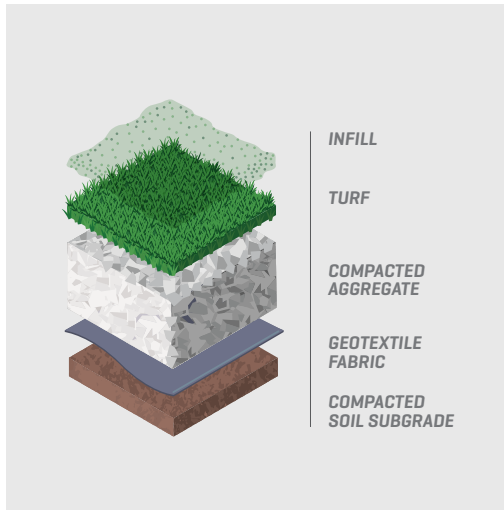

## KENTUCKY BLUEGRASS SUPREME

Item # PT-TURF2-85-1.75

Pile Height 1.75 in.

Face Weight 85 oz.

Total Weight 111 oz.

Blade Color Emerald / Lime

Thatch Color Green / Brown

Yarn Type Polyethylene - W Shape

Denier PE 9,900 + PP 3,960

Turf Gauge 3/8 in.

Grab Strength 10.5 lb.

Water Permeability 190 in. / hr.

Approx. Infill Amount 2.5 lb. / sf.

16-Year  
Warranty

Lead-  
Free

[www.SiteOne.com/ProTradeTurf](http://www.SiteOne.com/ProTradeTurf)