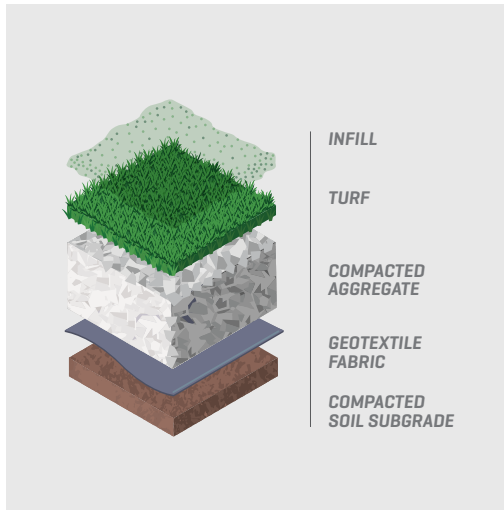

Don't Forget Installation
Tools & Accessories

— Exclusively at —
SiteOne
LANDSCAPE SUPPLY

PRO-TRADE[®] SYNTHETIC TURF

APPLE LIGHT

Item # PT-TURF8-50-1.25

Pile Height 1.25 in.

Face Weight 50 oz.

Total Weight 71 oz.

Blade Color Apple Green

Thatch Color Green / Brown

Yarn Type Polyethylene

Turf Gauge 3/8 in.

Approx. Infill Amount 1.5 - 2 lb. / sf.

16-Year
Warranty

Lead-
Free

www.SiteOne.com/ProTradeTurf