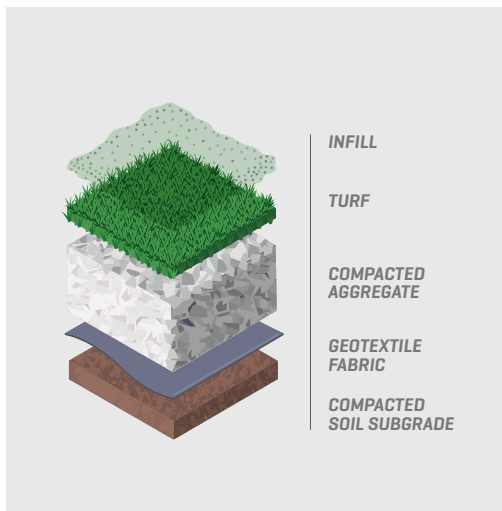

PRO-TRADE® SYNTHETIC TURF

APPLE SUPREME

THIS GRASS IS ALWAYS GREENER

Pro-Trade® Synthetic Turf performs year after year, offering unmatched durability backed by an industry-leading 16-year warranty. With SiteOne's expert product knowledge, custom cutting and a wide range of installation tools and accessories, we provide all you need for your project. Choose Pro-Trade Synthetic Turf for unparalleled quality and performance.

Don't Forget Installation
Tools & Accessories

— Exclusively at —
 **SiteOne**
LANDSCAPE SUPPLY

PRO-TRADE[®] SYNTHETIC TURF

PT-TURF8-80-2.0

Item #	PT-TURF8-80-2.0
Pile Height	2 in.
Face Weight	80 oz.
Total Weight	101 oz.
Blade Color	Apple Green
Thatch Color	Green / Brown
Yarn Type	Polyethylene
Turf Gauge	3/8 in.
Approx. Infill Amount	3 lb. / sf.