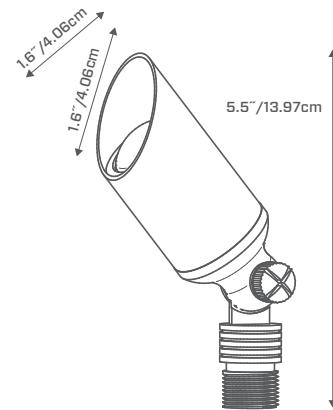

PT-BUL2

Product: _____ Type: _____
 Project: _____

FINISH	PRODUCT CODE	HOUSING	LED
 Antique	PT-BUL2-BS-LED-3FL	Brass	MR11 Included 3W, 40°, 2700K, 210 Lumens

SPECIFICATIONS

CONSTRUCTION:

- Brass Housing
- Adjustable Knuckle with Locking Teeth for Easy Aiming
- EPDM Rubber Plug in Base
- Dual Silicone O-Rings for Watertight Seal

LENS:

- Impact-Resistant Tempered Glass

LAMP:

- Includes Pro-Trade 3W, 40°, 2700K MR11 LED Lamp
- 50W Max

POWER:

- Input Voltage 10-18V

SOCKET:

- High-Temperature Ceramic
- GU4 Bi-Pin with Nickel Contacts
- Heat-Resistant Wire Leads

MOUNT:

- Includes ABS Slotted Ground Stake

WIRING:

- Pre-Wired with Three Ft. SPT-2W Lead Wire

WARRANTY:

- (Free from Material Defects and/or Workmanship)
- Lifetime

CERTIFICATIONS:

- ETL Listed to UL Standard 1838 and CAN/CSA-22.2 No. 250.7