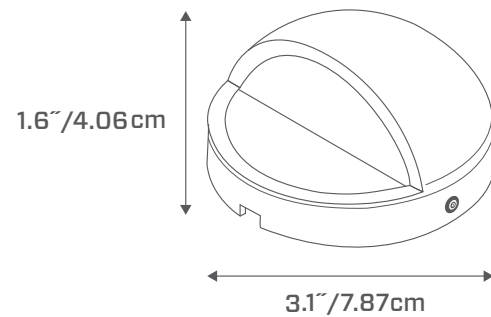

WIRING:

- Pre-Wired with Three Ft. SPT-2W Lead Wire

WARRANTY:

(Free from Material Defects and/or Workmanship)

- Lifetime

CERTIFICATIONS:

- ETL Listed to UL Standard 1838 and CAN/CSA-22.2 No. 250.7

ProTradeLighting.com