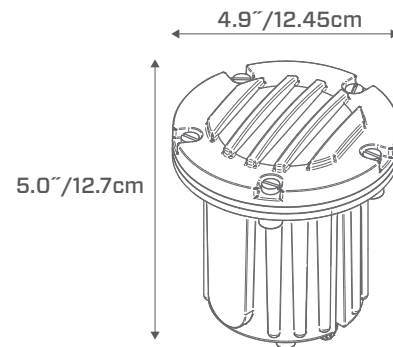

PT-IG2-BS-NL

Product: _____ Type: _____
Project: _____

FINISH	PRODUCT CODE	HOUSING	COVER	LED
  Antique	PT-IG2-BS-NL	Composite	Louvered Brass Cover	MR16 Sold Separately

SPECIFICATIONS

CONSTRUCTION:

- Injection-Molded Polyester Fiberglass Composite Housing
- Louvered Cast Brass Cover
- Rubber Gasket for Watertight Seal

LENS:

- Impact-Resistant Tempered Glass

LAMP:

- No Lamp Included
- MR16 (50W Max)

POWER:

- Input Voltage 12V

SOCKET:

- High-Temperature Ceramic
- GU5.3 Bi-Pin with Nickel Contacts
- Heat-Resistant Leads

WIRING:

- Pre-Wired with Three Ft. VW-1 Lead Wire

WARRANTY:

1. (Free from Material Defects and/or Workmanship)
2. Ten Years

CERTIFICATIONS:

- ETL Listed to UL Standard 1838 and CAN/CSA-22.2 No. 250.7

ProTradeLighting.com

2021-4784

— Exclusively at —
SiteOne
LANDSCAPE SUPPLY