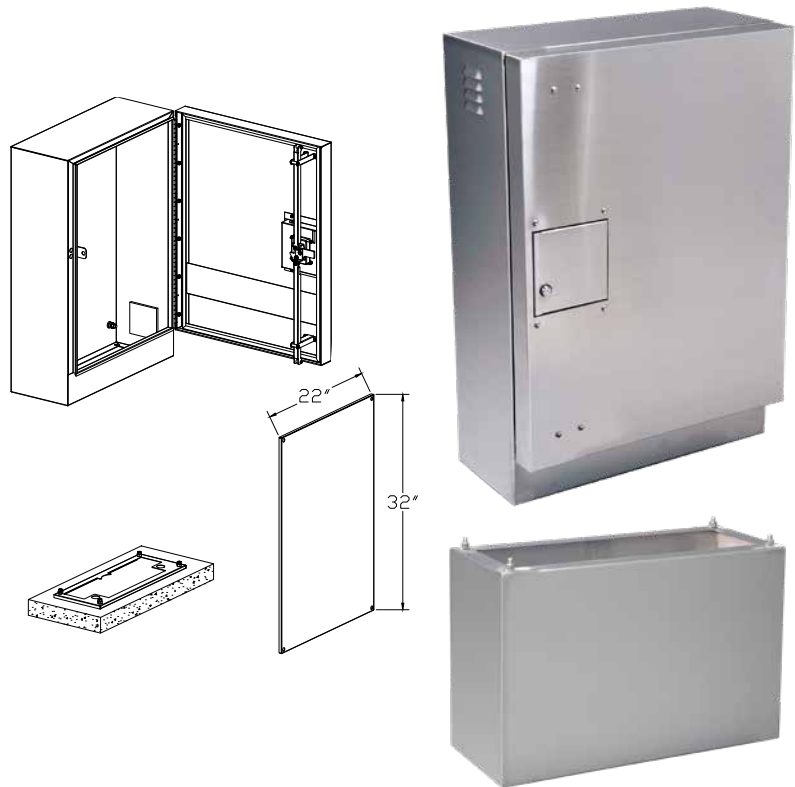

SPECIFICATION ON PAGE 15

PED-18SS 12" Riser Pedestal

- 18" Wide, 12" High, 10" Deep
- Stainless Steel
- Hardware installed

SB-1852SS Service Pedestal Companion Enclosure

- 18" Wide, 52" High, 12" Deep
- Three point locking door
- Padlock security provisions
- Mounting template and J bolt anchors sold separately
- Pre-drilled removable backboard
- NEMA TYPE 3R Weatherproof

SPECIFICATION ON PAGE 15

PT-TEMP1852

Mounting template and hardware

**SB-24SS
24" Wide Enclosure**

- 24" Wide, 36" High, 12" Deep
- Three point locking door
- Padlock security provisions
- Mounting template and J bolt anchors included
- Pre-drilled removable backboard
- NEMA TYPE 3R Weatherproof

SPECIFICATION ON PAGE 15**PED-24SS
12" Riser Pedestal**

- 24" Wide, 12" High, 10" Deep
- Stainless Steel
- Hardware installed

**SB-36SS
36" Wide Enclosure**

- 36" Wide, 36" High, 12" Deep
- Three point locking door
- Padlock security provisions
- Mounting template and J bolt anchors included
- Two pre-drilled removable backboards
- NEMA TYPE 3R Weatherproof

SPECIFICATION ON PAGE 15**PED-36SS
12" Riser Pedestal**

- 36" Wide, 12" High, 10" Deep
- Stainless Steel
- Hardware installed

SB-18DSS Service Pedestal

- 18" Wide, 36" High, 24" Deep
- Three point locking door
- Padlock security provisions
- Mounting template and J bolt anchors included
- Pre-drilled removable backboard
- NEMA TYPE 3R Weatherproof