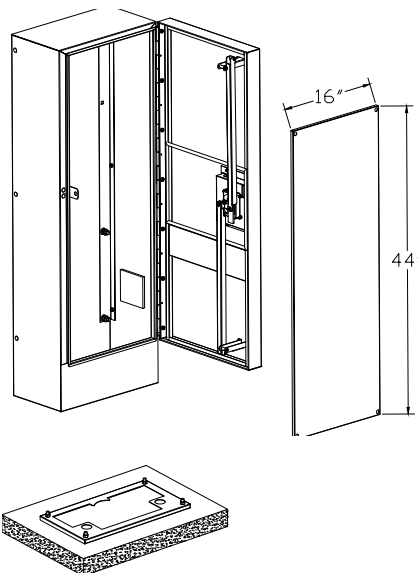

SB-18SS 18" Wide Enclosure

- 18" Wide, 36" High, 12" Deep
- Three point locking door
- Padlock security provisions
- Mounting template and J bolt anchors included
- Pre-drilled removable backboard
- NEMA TYPE 3R Weatherproof

SPECIFICATION ON PAGE 15

PED-18SS 12" Riser Pedestal

- 18" Wide, 12" High, 10" Deep
- Stainless Steel
- Hardware installed

SB-1852SS Service Pedestal Companion Enclosure

- 18" Wide, 52" High, 12" Deep
- Three point locking door
- Padlock security provisions
- Mounting template and J bolt anchors sold separately
- Pre-drilled removable backboard
- NEMA TYPE 3R Weatherproof

SPECIFICATION ON PAGE 15

PT-TEMP1852

Mounting template and hardware

**SB-24SS
24" Wide Enclosure**

- 24" Wide, 36" High, 12" Deep
- Three point locking door
- Padlock security provisions
- Mounting template and J bolt anchors included
- Pre-drilled removable backboard
- NEMA TYPE 3R Weatherproof

SPECIFICATION ON PAGE 15**PED-24SS
12" Riser Pedestal**

- 24" Wide, 12" High, 10" Deep
- Stainless Steel
- Hardware installed

**SB-36SS
36" Wide Enclosure**

- 36" Wide, 36" High, 12" Deep
- Three point locking door
- Padlock security provisions
- Mounting template and J bolt anchors included
- Two pre-drilled removable backboards
- NEMA TYPE 3R Weatherproof