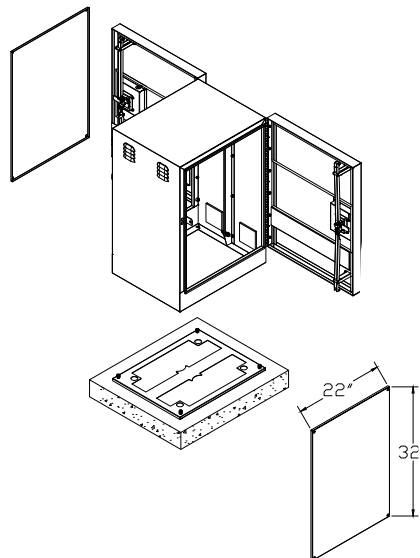

SB-24DSS 24" Wide Double Door Enclosure

- 24" Wide, 36" High, 24" Deep
- Three point locking door
- Padlock security provisions
- Mounting template and J bolt anchors included
- Pre-drilled removable backboard
- NEMA TYPE 3R Weatherproof

SPECIFICATION ON PAGE 15