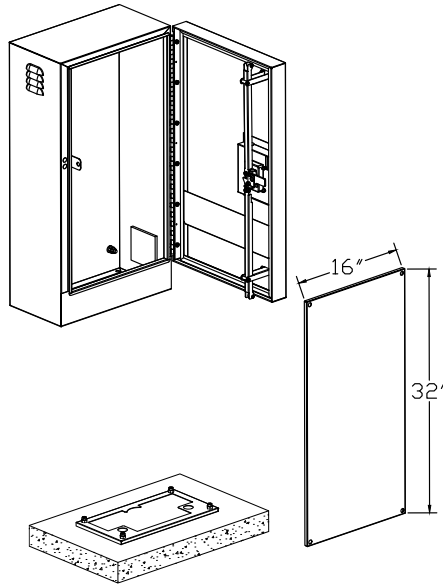

SB-18SS 18" Wide Enclosure

- 18" Wide, 36" High, 12" Deep
- Three point locking door
- Padlock security provisions
- Mounting template and J bolt anchors included
- Pre-drilled removable backboard
- NEMA TYPE 3R Weatherproof

SPECIFICATION ON PAGE 15

PED-18SS 12" Riser Pedestal

- 18" Wide, 12" High, 10" Deep
- Stainless Steel
- Hardware installed

SB-1852SS Service Pedestal Companion Enclosure

- 18" Wide, 52" High, 12" Deep
- Three point locking door
- Padlock security provisions
- Mounting template and J bolt anchors sold separately
- Pre-drilled removable backboard
- NEMA TYPE 3R Weatherproof

SPECIFICATION ON PAGE 15

PT-TEMP1852

Mounting template and hardware

**SB-24SS
24" Wide Enclosure**

- 24" Wide, 36" High, 12" Deep
- Three point locking door
- Padlock security provisions
- Mounting template and J bolt anchors included
- Pre-drilled removable backboard
- NEMA TYPE 3R Weatherproof

SPECIFICATION ON PAGE 15**PED-24SS
12" Riser Pedestal**

- 24" Wide, 12" High, 10" Deep
- Stainless Steel
- Hardware installed

**SB-36SS
36" Wide Enclosure**

- 36" Wide, 36" High, 12" Deep
- Three point locking door
- Padlock security provisions
- Mounting template and J bolt anchors included
- Two pre-drilled removable backboards
- NEMA TYPE 3R Weatherproof