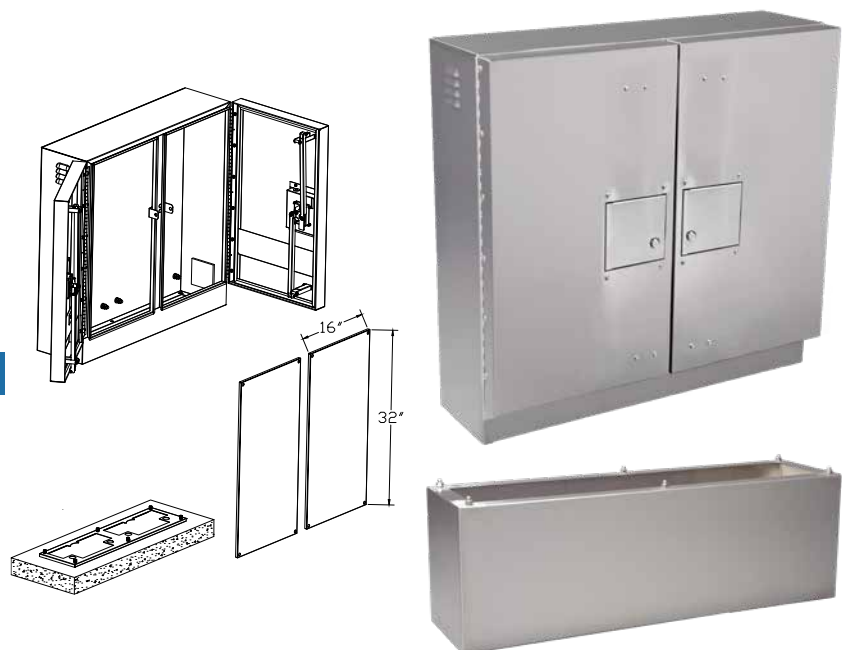

SPECIFICATION ON PAGE 15

PED-18SS 12" Riser Pedestal

- 18" Wide, 12" High, 10" Deep
- Stainless Steel
- Hardware installed

SB-1852SS Service Pedestal Companion Enclosure

- 18" Wide, 52" High, 12" Deep
- Three point locking door
- Padlock security provisions
- Mounting template and J bolt anchors sold separately
- Pre-drilled removable backboard
- NEMA TYPE 3R Weatherproof

SPECIFICATION ON PAGE 15

PT-TEMP1852

Mounting template and hardware

**SB-24SS
24" Wide Enclosure**

- 24" Wide, 36" High, 12" Deep
- Three point locking door
- Padlock security provisions
- Mounting template and J bolt anchors included
- Pre-drilled removable backboard
- NEMA TYPE 3R Weatherproof

SPECIFICATION ON PAGE 15**PED-24SS
12" Riser Pedestal**

- 24" Wide, 12" High, 10" Deep
- Stainless Steel
- Hardware installed

**SB-36SS
36" Wide Enclosure**

- 36" Wide, 36" High, 12" Deep
- Three point locking door
- Padlock security provisions
- Mounting template and J bolt anchors included
- Two pre-drilled removable backboards
- NEMA TYPE 3R Weatherproof

SPECIFICATION ON PAGE 15**PED-36SS
12" Riser Pedestal**

- 36" Wide, 12" High, 10" Deep
- Stainless Steel
- Hardware installed

SB-18DSS Service Pedestal

- 18" Wide, 36" High, 24" Deep
- Three point locking door
- Padlock security provisions
- Mounting template and J bolt anchors included
- Pre-drilled removable backboard
- NEMA TYPE 3R Weatherproof