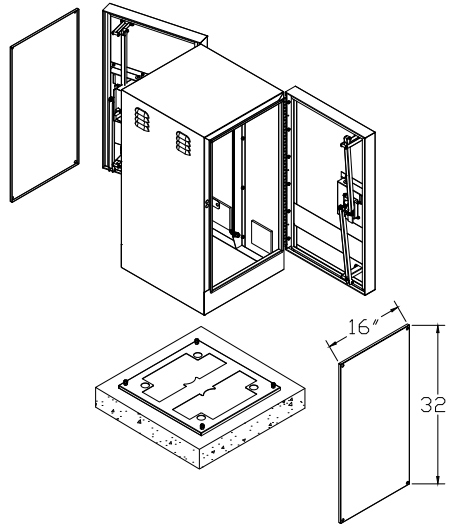

SB-18DSS Service Pedestal

- 18" Wide, 36" High, 24" Deep
- Three point locking door
- Padlock security provisions
- Mounting template and J bolt anchors included
- Pre-drilled removable backboard
- NEMA TYPE 3R Weatherproof

SPECIFICATION ON PAGE 15