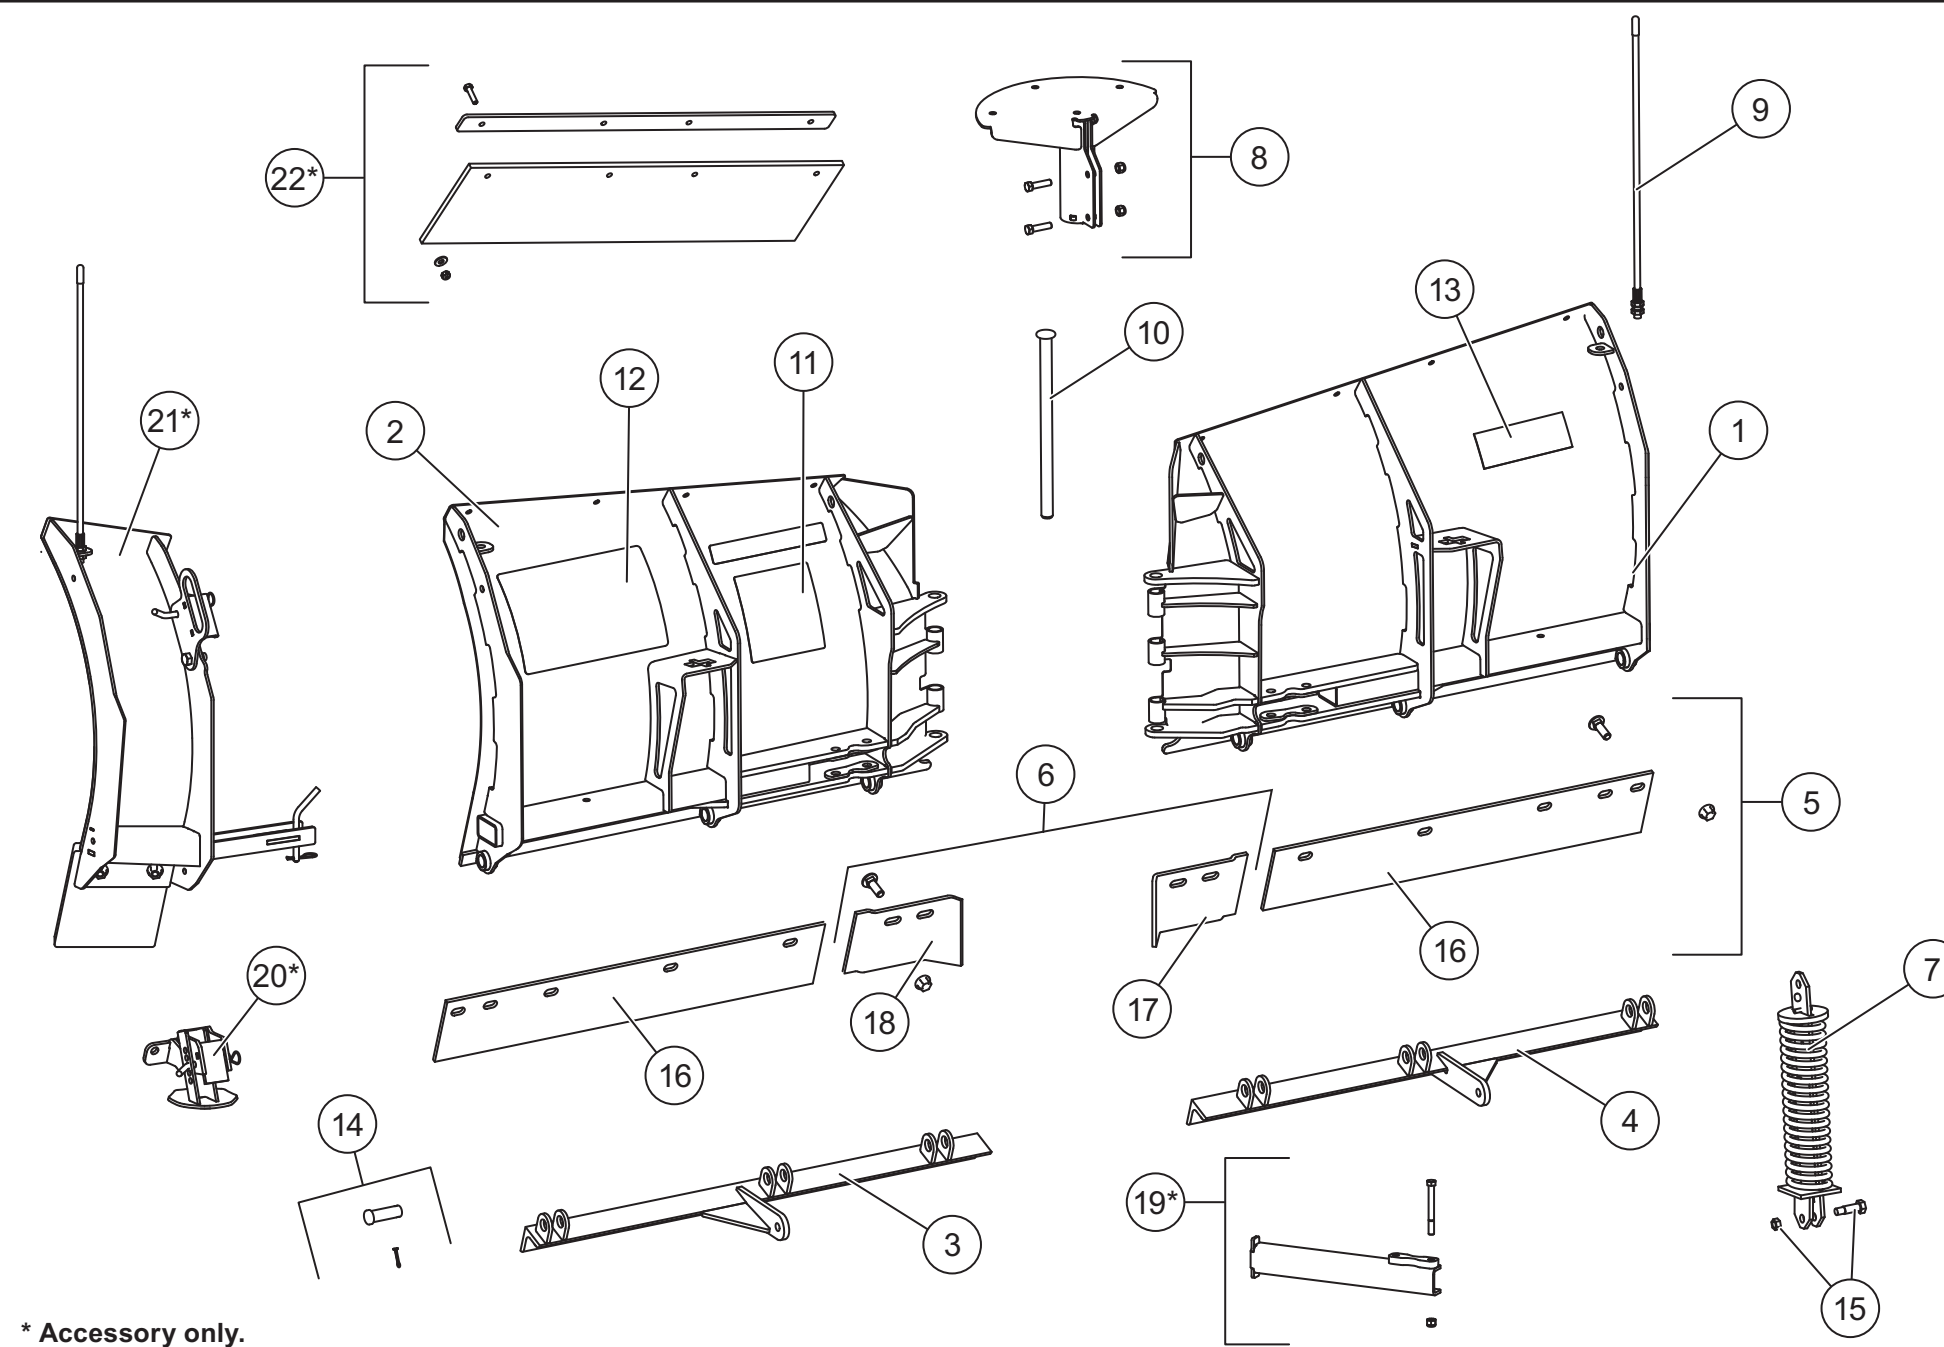

BLADE COMPONENTS

* Accessory only.

IMPACT™ Blade Assembly 74630

Item	Part	Description	Item	Part	Description
1	83611	Blade, PS (incl. base angle, trip springs, and labels)	13	28404	Label - Logo, ULTRAFINISH™
2	83610	Blade, DS (incl. base angle, trip springs, and labels)	14	84844	3/4 x 2-3/16 Pin Kit
3	83612	Base Angle, DS	15	83624	1/2 x 1-5/8 Shoulder Bolt w/Locknut Kit
4	83613	Base Angle, PS	16	84828	1/4 Cutting Edge
5	84827	Cutting Edge Kit w/Fasteners	17	84323	Center Cutting Edge UTV - PS
6	83639	Center Cutting Edge Kit w/Hardware	18	84325	Center Cutting Edge UTV - DS
7	21452	Removable Spring Assembly	19*	83616	Blade Stop Kit (Pair)
8	83626	Snow Control Kit	20*	52656	Accessory Shoe Kit (pair)
9	92075	Blade Guides	21*	52657	Accessory Wing Kit (pair)
10	51702	3/4 x 12-5/8 Pin	22*	52655	Deflector Kit (pair)
11	84847	Label - Warning/Caution, Snowplow	ns	69489	Label - Logo, WESTERN®
12	88335	Label - Attach/Detach, UTV	ns	84771	Label - Logo, IMPACT

ns = not shown

* Accessory only.