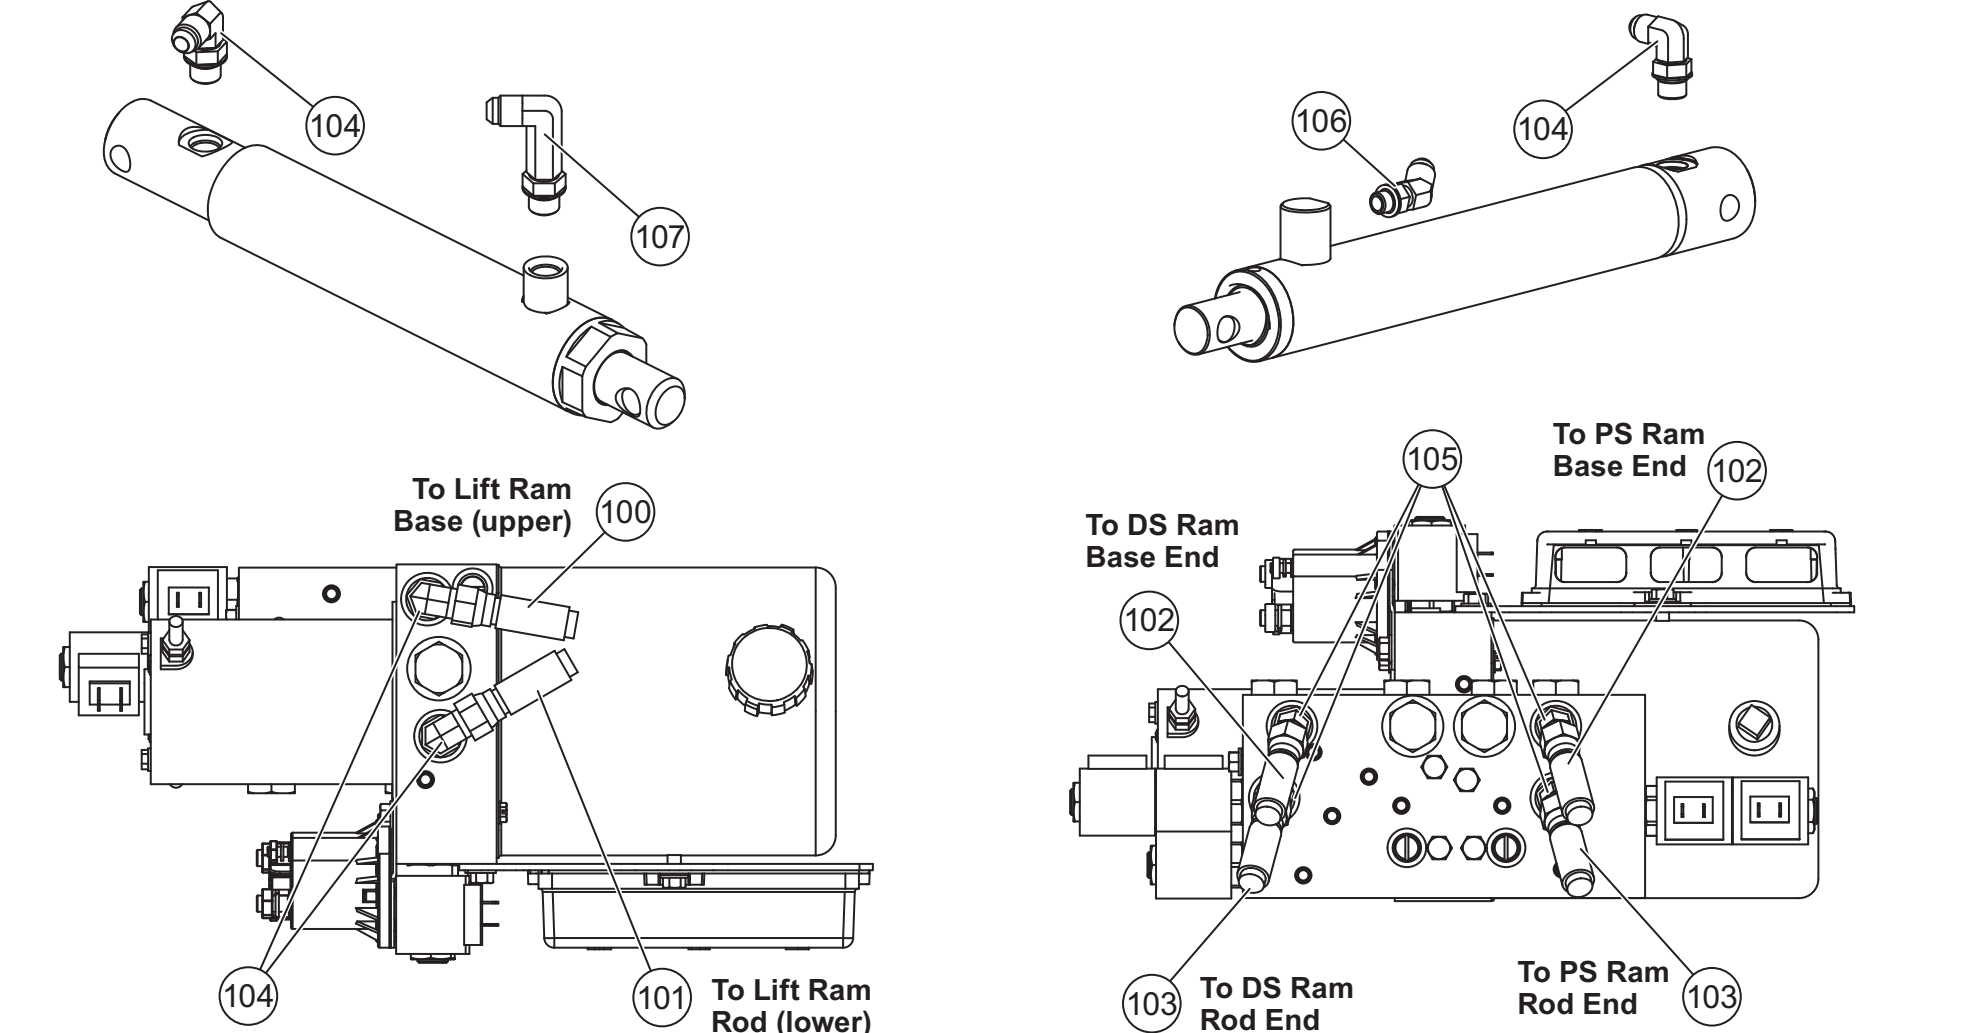

HOSES & FITTINGS

Item	Part	Description	Item	Part	Description
100	84446	Hose, 1/4 x 14 w/F JIC Ends	104	56615-1	Elbow, 90° -6 M JIC / -6 M ORB
101	84453	Hose, 1/4 x 20 w/F JIC Ends	105	26694	Elbow, 45° -6 M JIC / -6 M ORB
102	48519	Hose, 1/4 x 32 w/F JIC Ends	106	41093	Elbow, 45° -6 M JIC / -4 M ORB
103	64625	Hose, 1/4 x 36 w/F JIC Ends	107	64212-1	Elbow, Extra Long 90° -6 M JIC / -6 M ORB

F = Female

M = Male

Western Products
P.O. Box 245038, Milwaukee, WI 53224-9538
www.westernplows.com

Lit. No. 70476, Rev. 03

Printed in U.S.A.

November 15, 2021