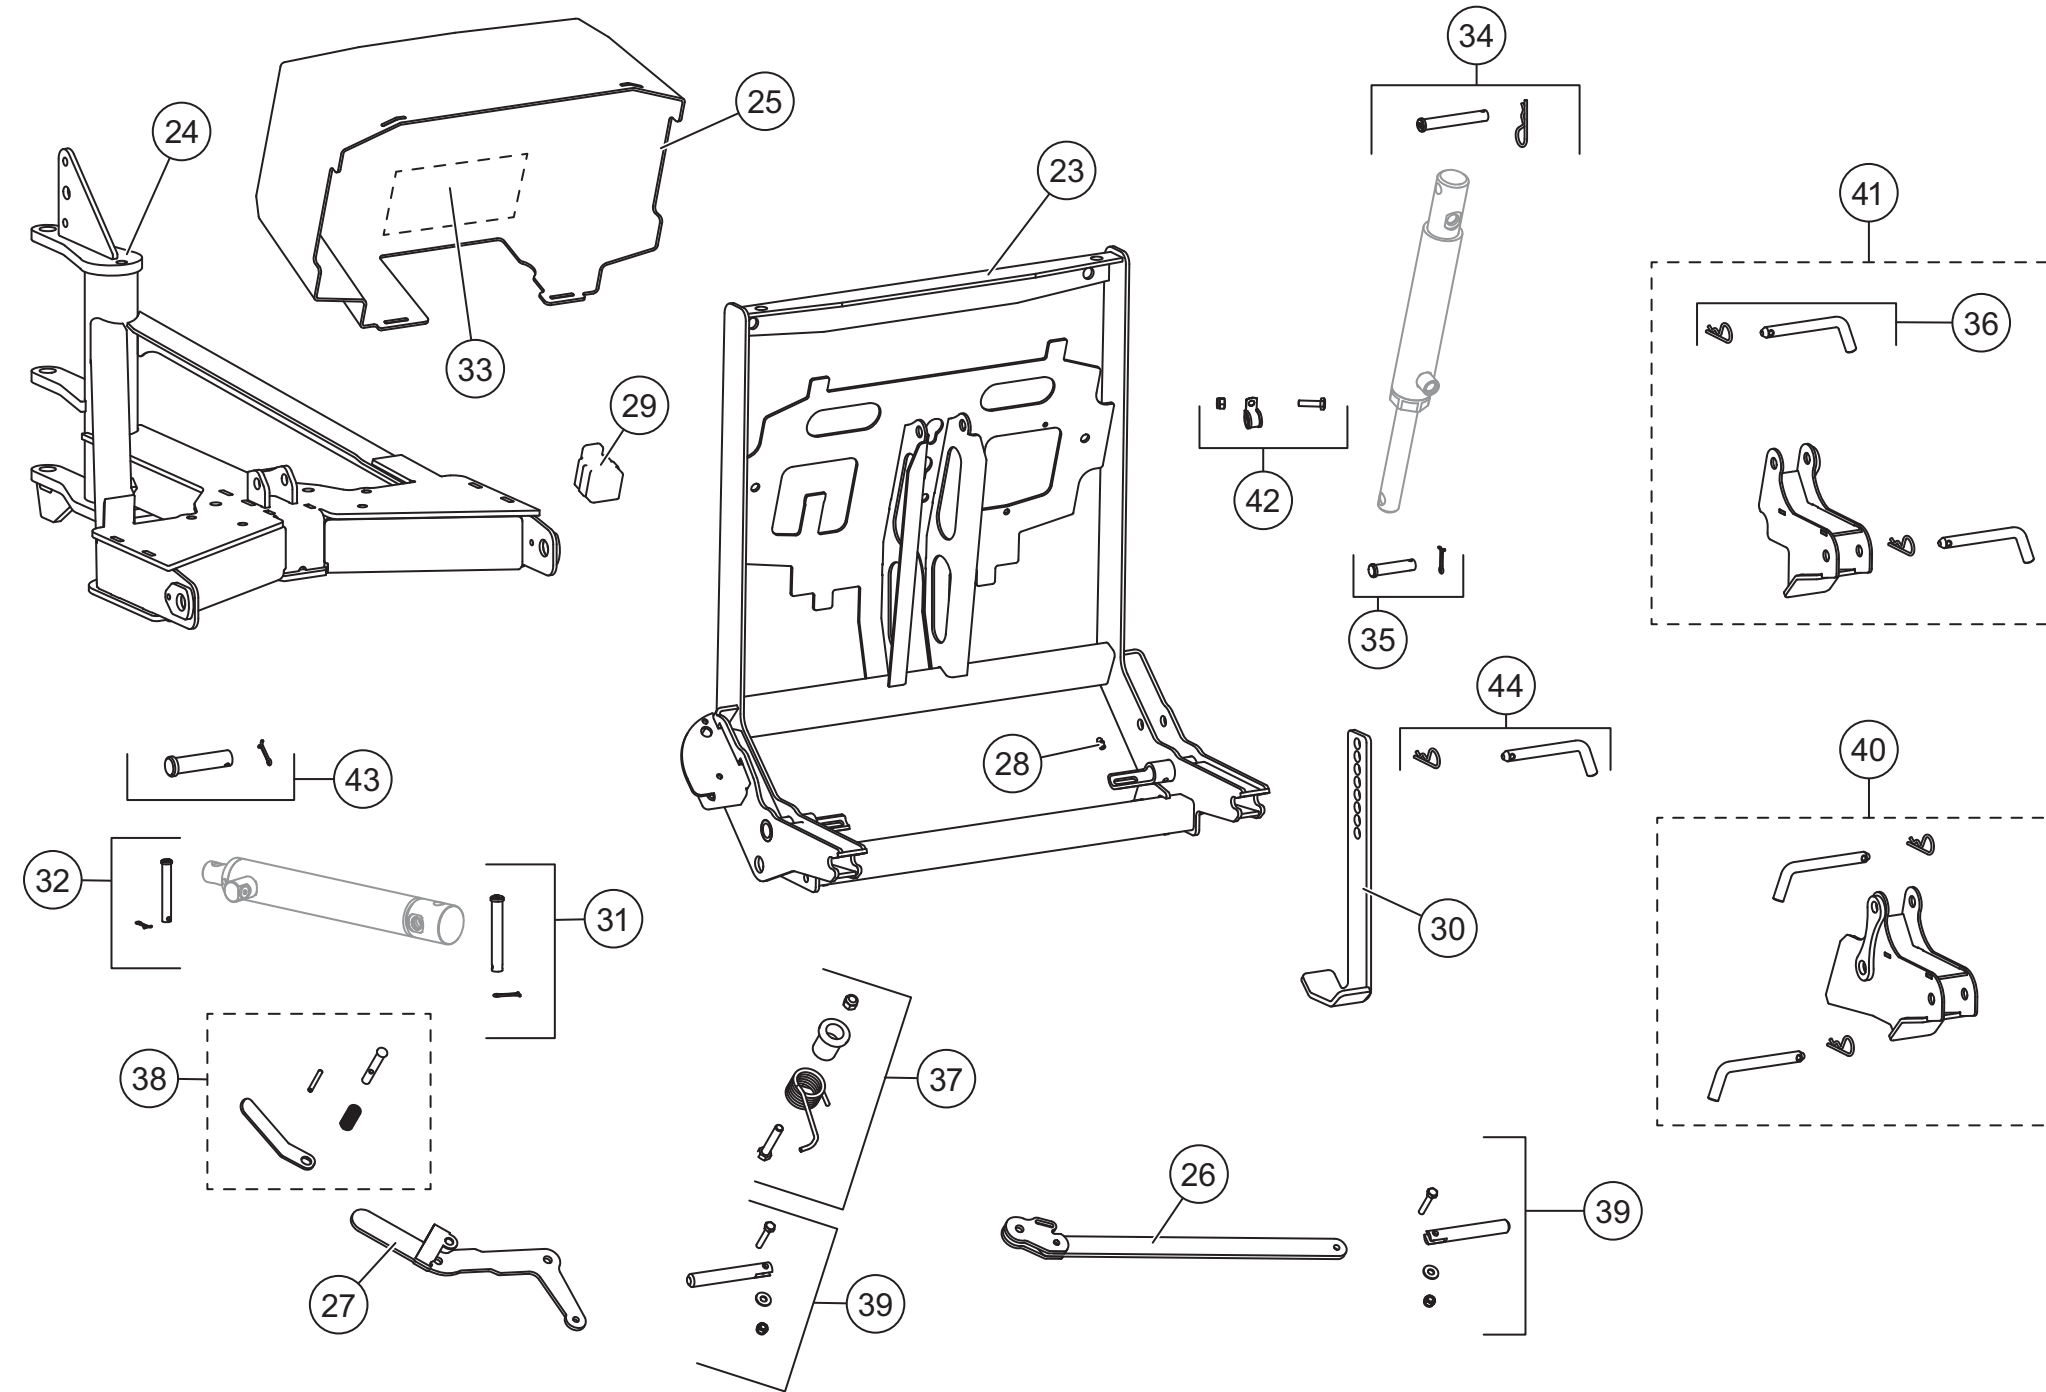

HEADGEAR & T-FRAME

Item	Part	Description	Item	Part	Description
23	84361	Headgear	34	85199	Lift Ram Base Pin Kit
24	83628	T-Frame	35	84627	Lift Ram Rod Pin Kit
25	84843	Hydraulic Cover (incl. Item 33)	36	84610	Receiver Pin Kit
26	83635	Link	37	83636	Torsion Spring/Spacer Kit
27	83634	Handle	38	83633	Attach Handle Release Cam Kit
28	84616	Grease Zerk (pkg of 3)	39	84602	Hitch Pin Kit
29	61246	Cable Boot	40	83637	Receiver Kit, DS
30	84846	Stand	41	83638	Receiver Kit, PS
31	83629	Angle Ram Base Pin Kit	42	84778	Power Cable Clamp Loop Kit
32	85198	Angle Ram Rod Pin Kit	43	83630	T-Frame Pin Kit
33	43862	Label - Information, Hydraulic	44	83825	Stand Pin Kit

IMPACT™

UTV V-PLOW

INTERACTIVE PARTS POSTER AVAILABLE AT WWW.WESTERNPLOWS.COM

Full parts list (Lit. No. 52550) also available on website.