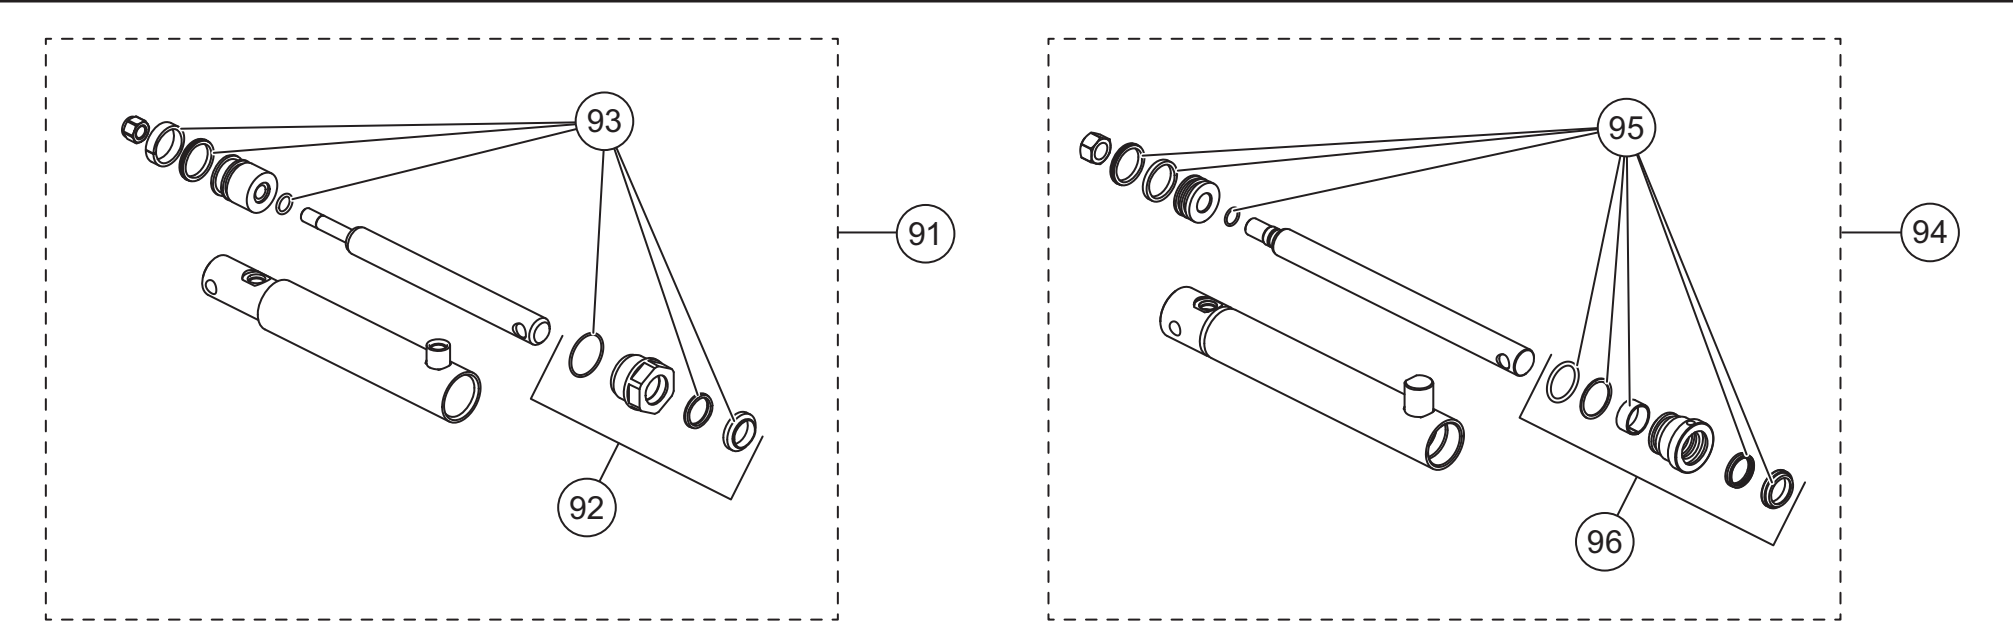

RAM COMPONENTS

Item	Part	Description	Item	Part	Description
91	77484	Lift Ram Assembly 1-1/2 x 6	94	84435	Wing Ram Assembly 1-1/2 x 8-3/4 DA
92	52277	1" Gland Nut Assembly	95	52558	1" Gland Nut Assembly
93	27788-1	Seal Kit 1-1/2 DA Ram	96	52557	Seal Kit 1-1/2 DA Ram