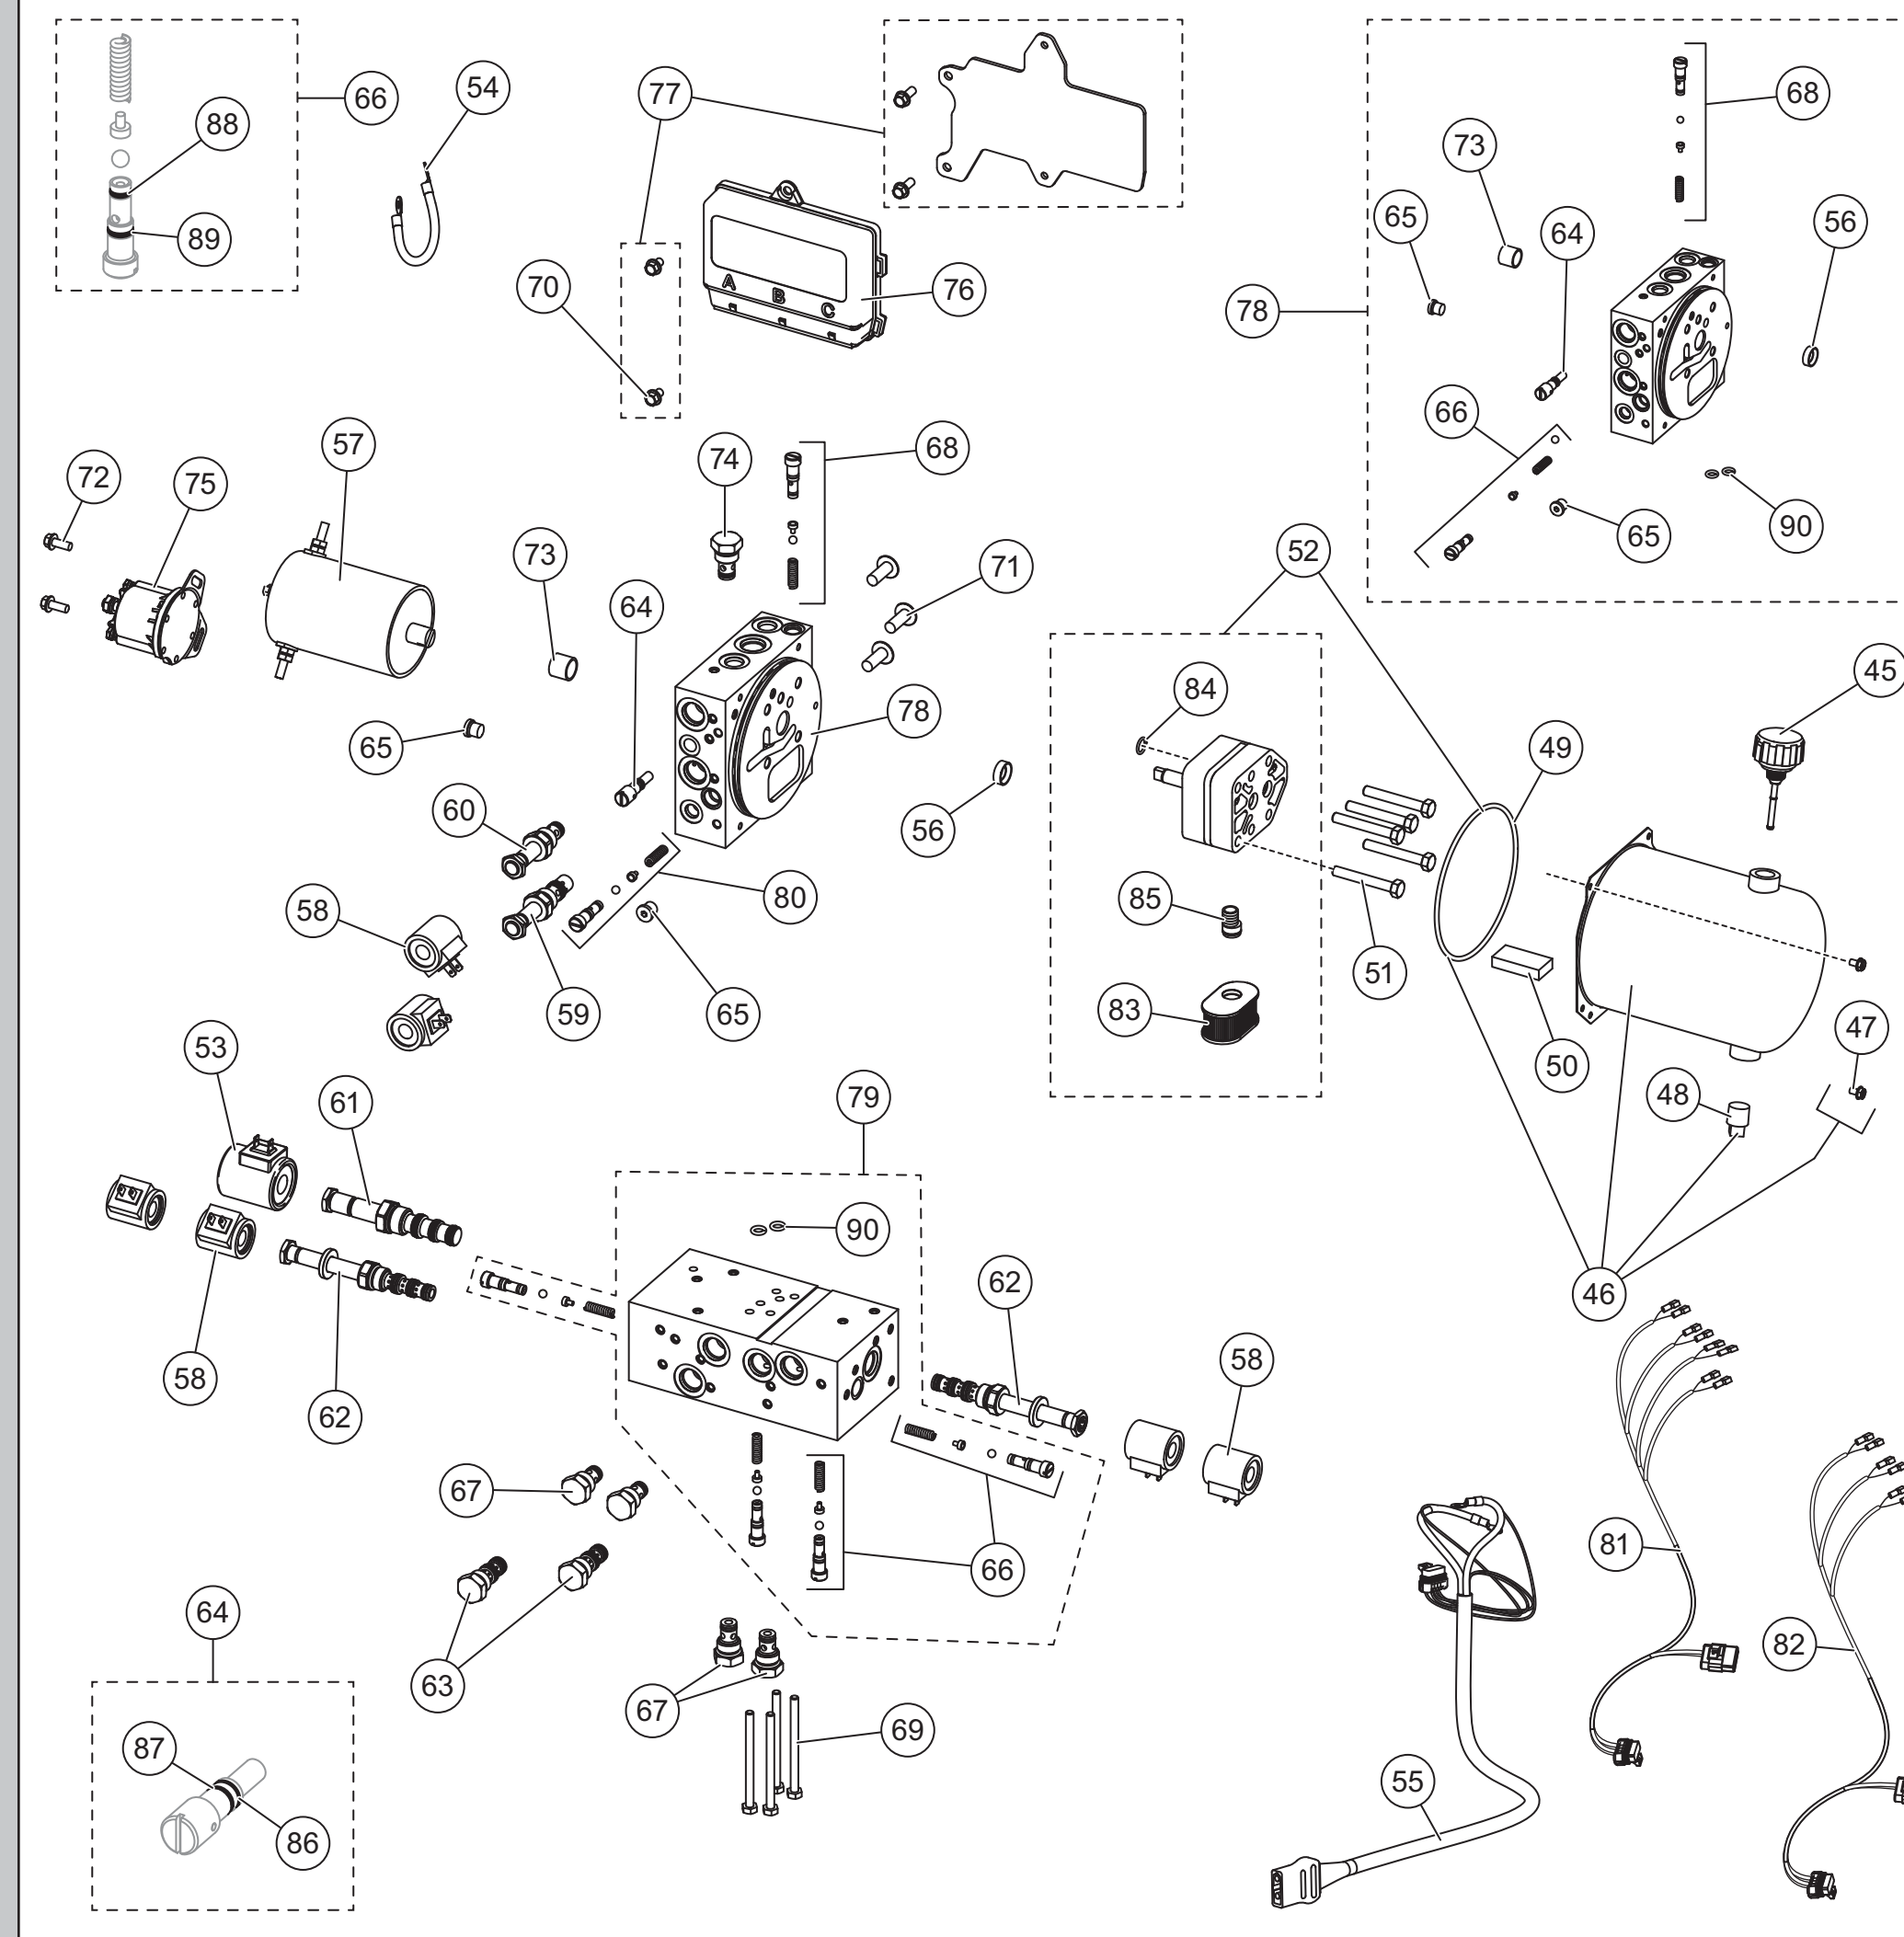

HYDRAULIC UNIT

Hydraulic Unit UTV V-Plow 52652

Item	Part	Description	Item	Part	Description
45	66525	Reservoir Filler Breather	68	27792-1	Relief Valve Repair Kit - Set
46	48538	Reservoir Kit	69	90696	1/4-20 x 3-1/2 Hex Cap Screw G5
47	66607	#10-24 x 5/16 Machine Screw	70	43988	1/4-20 x 3/8 Hex Washer-Head Thread-Rolling Screw
48	92079	Plug, Square 3/8 NPTF	71	98043	3/8-16 x 1 Button Cap Screw
49	66519	O-Ring 2-250	72	44355	1/4-20 x 5/8 Hex Washer-Head Thread-Rolling Screw
50	73897	Magnet	73*	56364	Bearing Sleeve
51	90073	5/16-18 x 2-1/4 Hex Cap Screw G5	74	84934	Check Valve
52	52553	Pump Kit	75	52290	Motor Relay
53	84901	Coil 10 w/Spades	76	52292-1	Plow Module
54	29071	Cable Assembly, 8"	77	52293-1	Module Plate
55	42015	Cable Assembly, Plow	78	52551	Primary Manifold w/o Valves
56*	66515	Pump Shaft Seal	79	52552	Secondary Manifold w/o Valves
57	48543-1	Motor Assembly 3"	80	52282	Relief Valve (1 set)
58	49230K-2	Coil w/Spade Terminals	81	52215	Plow Control Harness, 4-Coil
59	44332	Valve - SVCV08-20 w/Nut	82	52217	Plow Control Harness, 3-Coil
60	84936	Valve - 2-Way NC w/Rev Flow	83	56789-5	Suction Filter
61	84900	Valve - 4-Way SV10-43 w/Nut	84	56274	O-Ring -013
62	52285	Valve - 4-Way 3-Position Closed Center w/Nut & Spacer	85	10887	Fitting, Hydraulic Pump Inlet
63	49458	Valve - PC08-30 w/Nut	86	48239	O-Ring -106
64	48517	Quill	87	48240	Back-Up Ring -106
65	44344	Plug, Hex Socket -4 M ORB	88	55371	O-Ring -008
66	49138K-5	Relief Valve Kit (2 sets)	89	25731	O-Ring -010
67	44334-1	Check Valve CV08-20	90	43818	O-Ring -109

O-Ring Service Kits

ns	52298-3	O-Ring Kit (does not contain O-rings or valves)	ns	49259-2	Seal Kit - 3-Way and 4-Way Valves
ns	49258-2	Seal Kit - 2-Way Valves	ns	84909	Seal Kit - Size 10 3-Way and 4-Way Valve

ns = not shown

G = Grade