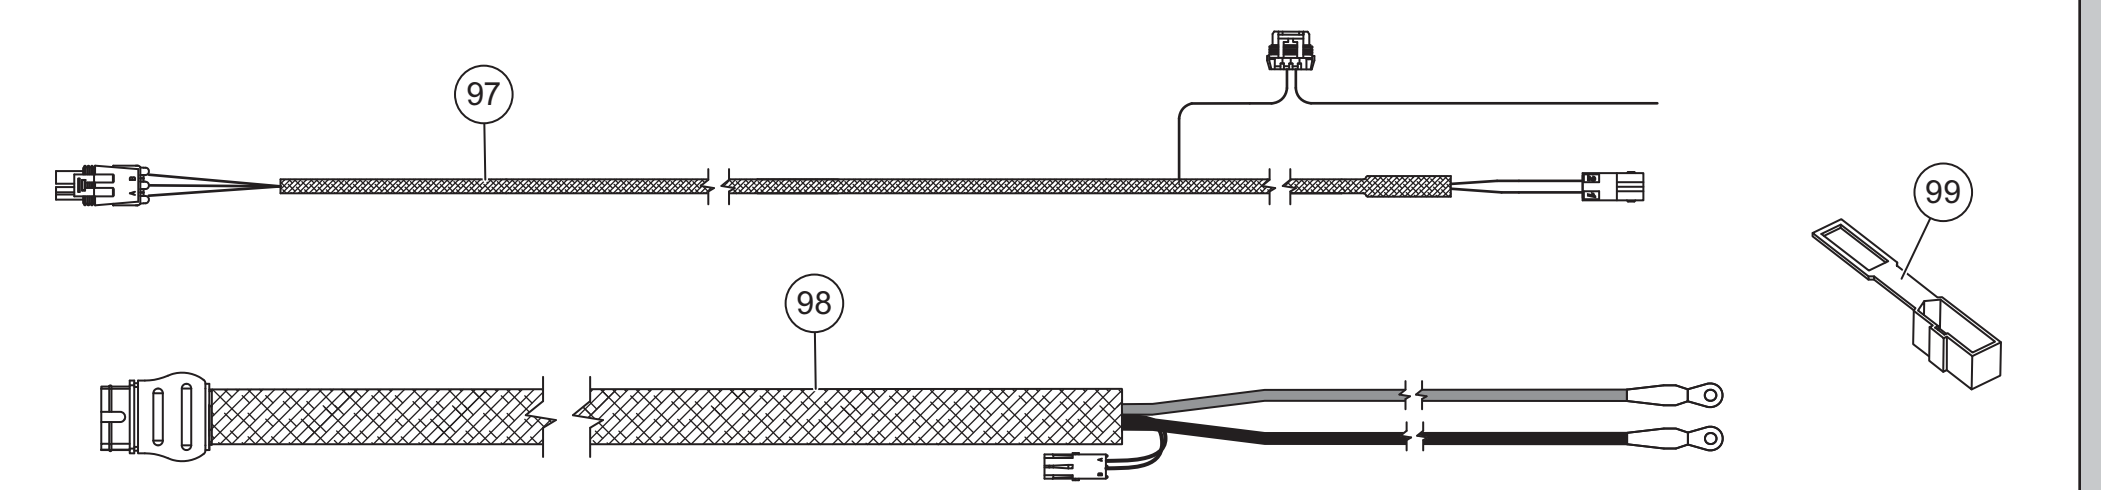

VEHICLE-SIDE HARNESS

Harnesses not drawn to scale.

Item	Part	Description	Item	Part	Description
97	52596	Vehicle Control Harness	99	61548K	Plug Cover Kit
98	52565	Vehicle Battery Cable